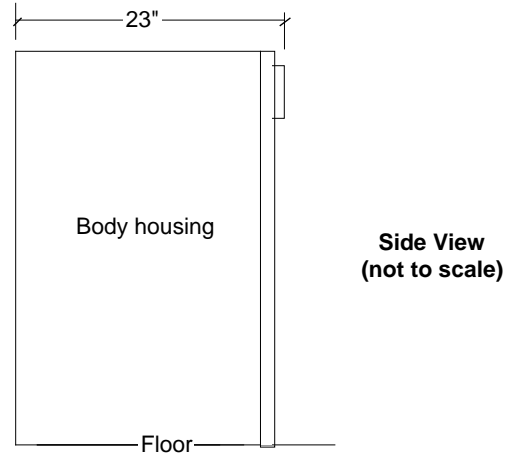

This Data Sheet Includes Information On

Ariston

• **Product Model Number (s):**
Free Standing Condenser Dryer:
ASL75CX5NA

• **Dimensions (Actual Size)**
Width: 23 7/16"
Depth: 23"
Height, min. adjustment: 33 7/16"
Depth with door open : 46 7/16"

• **Additional Information**

1. Power supply: 208/240VAC, 60Hz, 13amps, 30amp grounded circuit. The unit is equipped with a 5 foot 4-wire power supply cord and molded-on plug. The cord connects to the lower right rear.
   - The condenser dryer requires a water drain. It can share the washing machine drain. The drain must be less than 36" above the bottom of the dryer.
   - Stacked installation height is 67".
   - Minimum installation clearances.
2. Closet: Sides 3/4", Top 1/2", Rear 3/4" and Front 3/4".
   You must also have two ventilation openings each having an area 72 sq in located 6" from top and bottom of door. Never use solid door.
   Undercounter: Sides 3/4", Top 1/2", Rear 3/4" .

See page 2 for additional information

Subject to change without notice. This system is designed to be updated daily if necessary. Dimension Express is not responsible for use of superseded, voided, or outdated data sheets. Because of the difficulty or impracticability of determining actual damages, liability of Dimension Express shall not exceed $50.00.

Copyright © Dimension Express, 2006.

275

• NEVER reuse Data Sheets. Data Sheets are subject to change without notice. Dimension Express is a FREE service bureau and is updated daily, it makes far more sense to spend the time necessary to request new Data Sheets for each project, as opposed to the problems, time, costs, and risks associated with reusing old Data Sheets.

- Call Dimension Express if you have any questions at (800) 940-2059 •
- Always refer to a current Code at a Glance or manufacturer directory •
- Data Sheet codes change on the first of each quarter at 12:01am •

BN • A275 • •060410 • 145333 • 42761