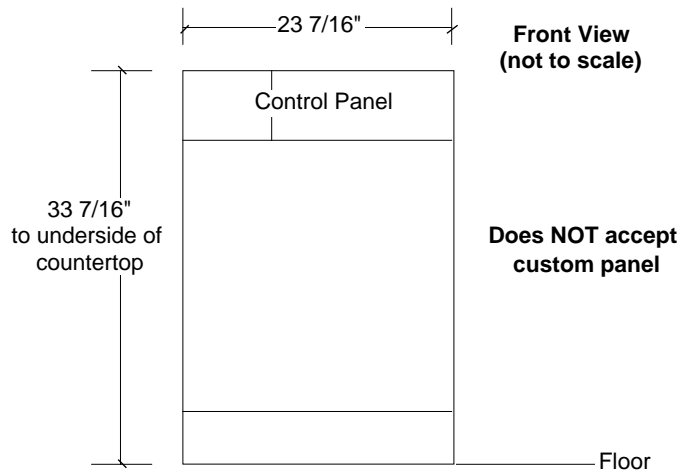

This Data Sheet Includes Information On

Ariston

• **Product Model Number (s):**
Free Standing Condenser Dryer:
ASL75CX5NA

• **Dimensions (Actual Size)**
Width: 23 7/16"
Depth: 23"
Height, min. adjustment: 33 7/16"
Depth with door open : 46 7/16"

• **Additional Information**

1. Power supply: 208/240VAC, 60Hz, 13amps, 30amp grounded circuit. The unit is equipped with a 5 foot 4-wire power supply cord and molded-on plug. The cord connects to the lower right rear.
   - The condenser dryer requires a water drain. It can share the washing machine drain. The drain must be less than 36" above the bottom of the dryer.
   - Stacked installation height is 67".
   - Minimum installation clearances.
2. Closet: Sides 3/4", Top 1/2", Rear 3/4" and Front 3/4".
   You must also have two ventilation openings each having an area 72 sq in located 6" from top and bottom of door. Never use solid door.
   Undercounter: Sides 3/4", Top 1/2", Rear 3/4" .

See page 2 for additional information

Subject to change without notice. This system is designed to be updated daily if necessary. Dimension Express is not responsible for use of superseded, voided, or outdated data sheets. Because of the difficulty or impracticability of determining actual damages, liability of Dimension Express shall not exceed $50.00.

Copyright © Dimension Express, 2006.

275

• NEVER reuse Data Sheets. Data Sheets are subject to change without notice. Dimension Express is a FREE service bureau and is updated daily, it makes far more sense to spend the time necessary to request new Data Sheets for each project, as opposed to the problems, time, costs, and risks associated with reusing old Data Sheets.

- Call Dimension Express if you have any questions at (800) 940-2059 •
- Always refer to a current Code at a Glance or manufacturer directory •
- Data Sheet codes change on the first of each quarter at 12:01am •

BN • A275 • •060410 • 145333 • 42761