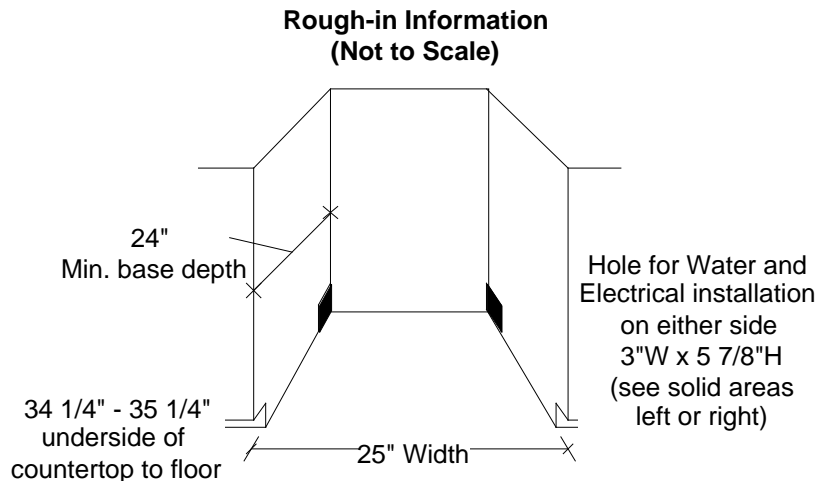

This Data Sheet Includes Information On

Ariston

• **Product Model Number (s):**
Free Standing Condenser Dryer:
ASL75CX5NA

• **Dimensions (Actual Size)**
Width: 23 7/16"
Depth: 23"
Height, min. adjustment: 33 7/16"
Depth with door open : 46 7/16"

• **Additional Information**

1. Power supply: 208/240VAC, 60Hz, 13amps, 30amp grounded circuit. The unit is equipped with a 5 foot 4-wire power supply cord and molded-on plug. The cord connects to the lower right rear.
   - The condenser dryer requires a water drain. It can share the washing machine drain. The drain must be less than 36" above the bottom of the dryer.
   - Stacked installation height is 67".
   - Minimum installation clearances.
2. Closet: Sides 3/4", Top 1/2", Rear 3/4" and Front 3/4".
   You must also have two ventilation openings each having an area 72 sq in located 6" from top and bottom of door. Never use solid door.
   Undercounter: Sides 3/4", Top 1/2", Rear 3/4" .

See page 2 for additional information

Subject to change without notice. This system is designed to be updated daily if necessary. Dimension Express is not responsible for use of superseded, voided, or outdated data sheets. Because of the difficulty or impracticability of determining actual damages, liability of Dimension Express shall not exceed $50.00.

Copyright © Dimension Express, 2006.

275

• NEVER reuse Data Sheets. Data Sheets are subject to change without notice. Dimension Express is a FREE service bureau and is updated daily, it makes far more sense to spend the time necessary to request new Data Sheets for each project, as opposed to the problems, time, costs, and risks associated with reusing old Data Sheets.

- Call Dimension Express if you have any questions at (800) 940-2059 •
- Always refer to a current Code at a Glance or manufacturer directory •
- Data Sheet codes change on the first of each quarter at 12:01am •

BN • A275 • •060410 • 145333 • 42761